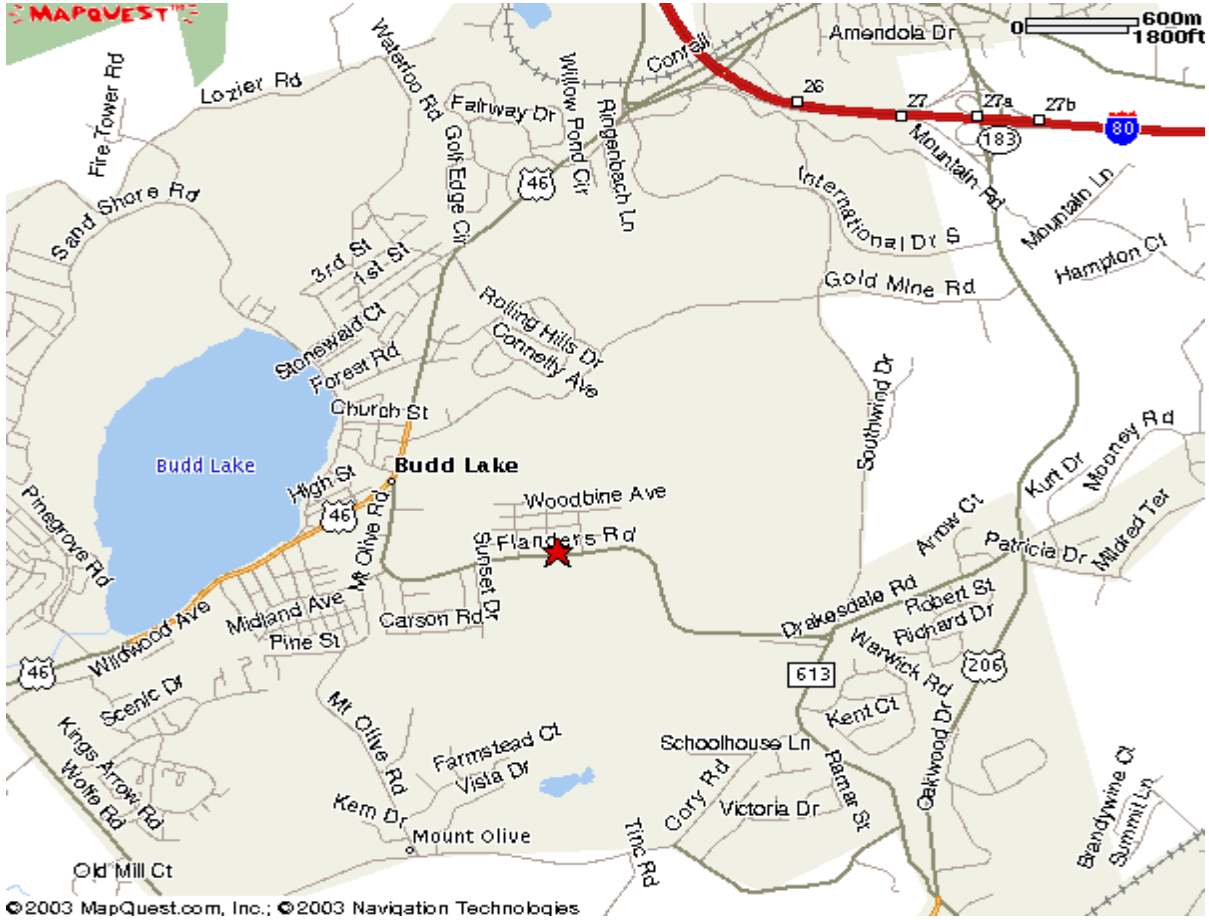

**Mt. Olive Junior Marauders Home Field
at Turkey Brook Park, 30 Flanders Road, Budd Lake NJ**

From I 80 West.

Driving Directions

1. Start out going West on I-80 W.
2. Merge onto US-206 S via exit number 27A toward SOMERVILLE.
3. Turn RIGHT onto DRAKESDALE RD/CR-613.
4. Turn SLIGHT Right onto FLANDERS RD/CR-667.

Distance

- 1.95 Miles
- 0.68 Miles
- 1.11 Miles

From Rt.10 West.

Driving Directions

1. NJ-10 W.
2. Turn LEFT onto CR-619.(Hillside Ave, Roxbury)
3. Turn SLIGHT RIGHT onto CR-613/MAIN ST/MAIN STREET FLANDERS. Continue to follow CR-613
You will cross Rt. 206 (Traffic light, continue straight) Flanders- Netcong Road.
4. Turn LEFT onto FLANDERS RD/CR-667.

Distance

- 3.67 Miles
- 1.31 Miles
- 1.08 Miles

From Rt.46 West

Driving Directions

1. US-46 West
2. Turn RIGHT onto MT OLIVE RD/CR-667.
Continue to follow CR-667. bears Left ,on to Flanders Road

Distance

- 0.87 Miles